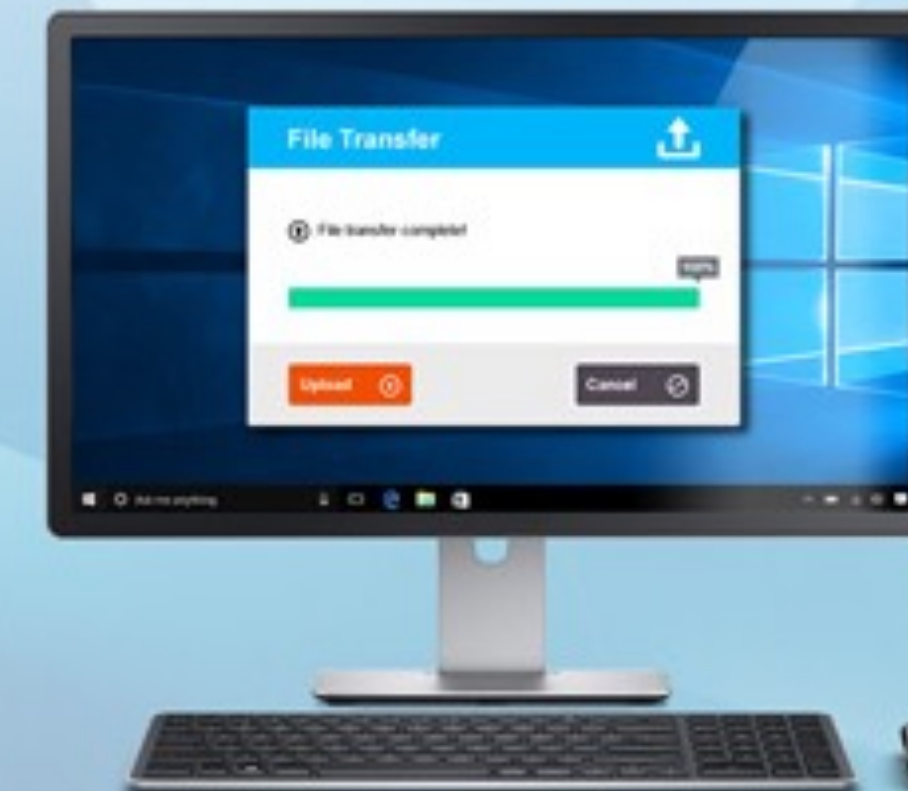

10G Network with SDVoE