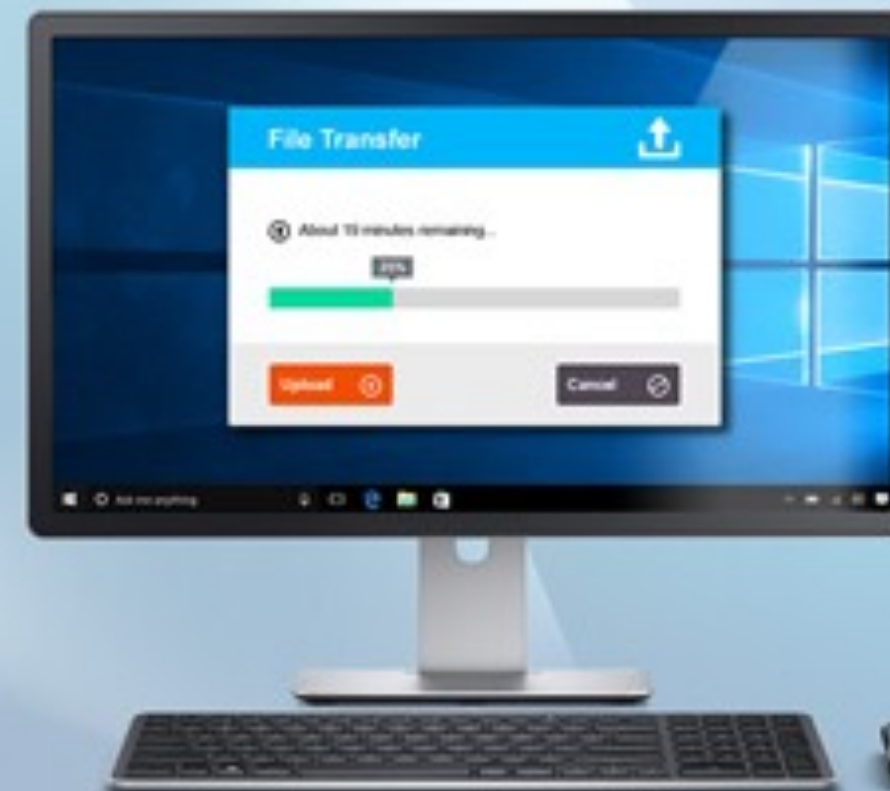

10G Network with SDVoE